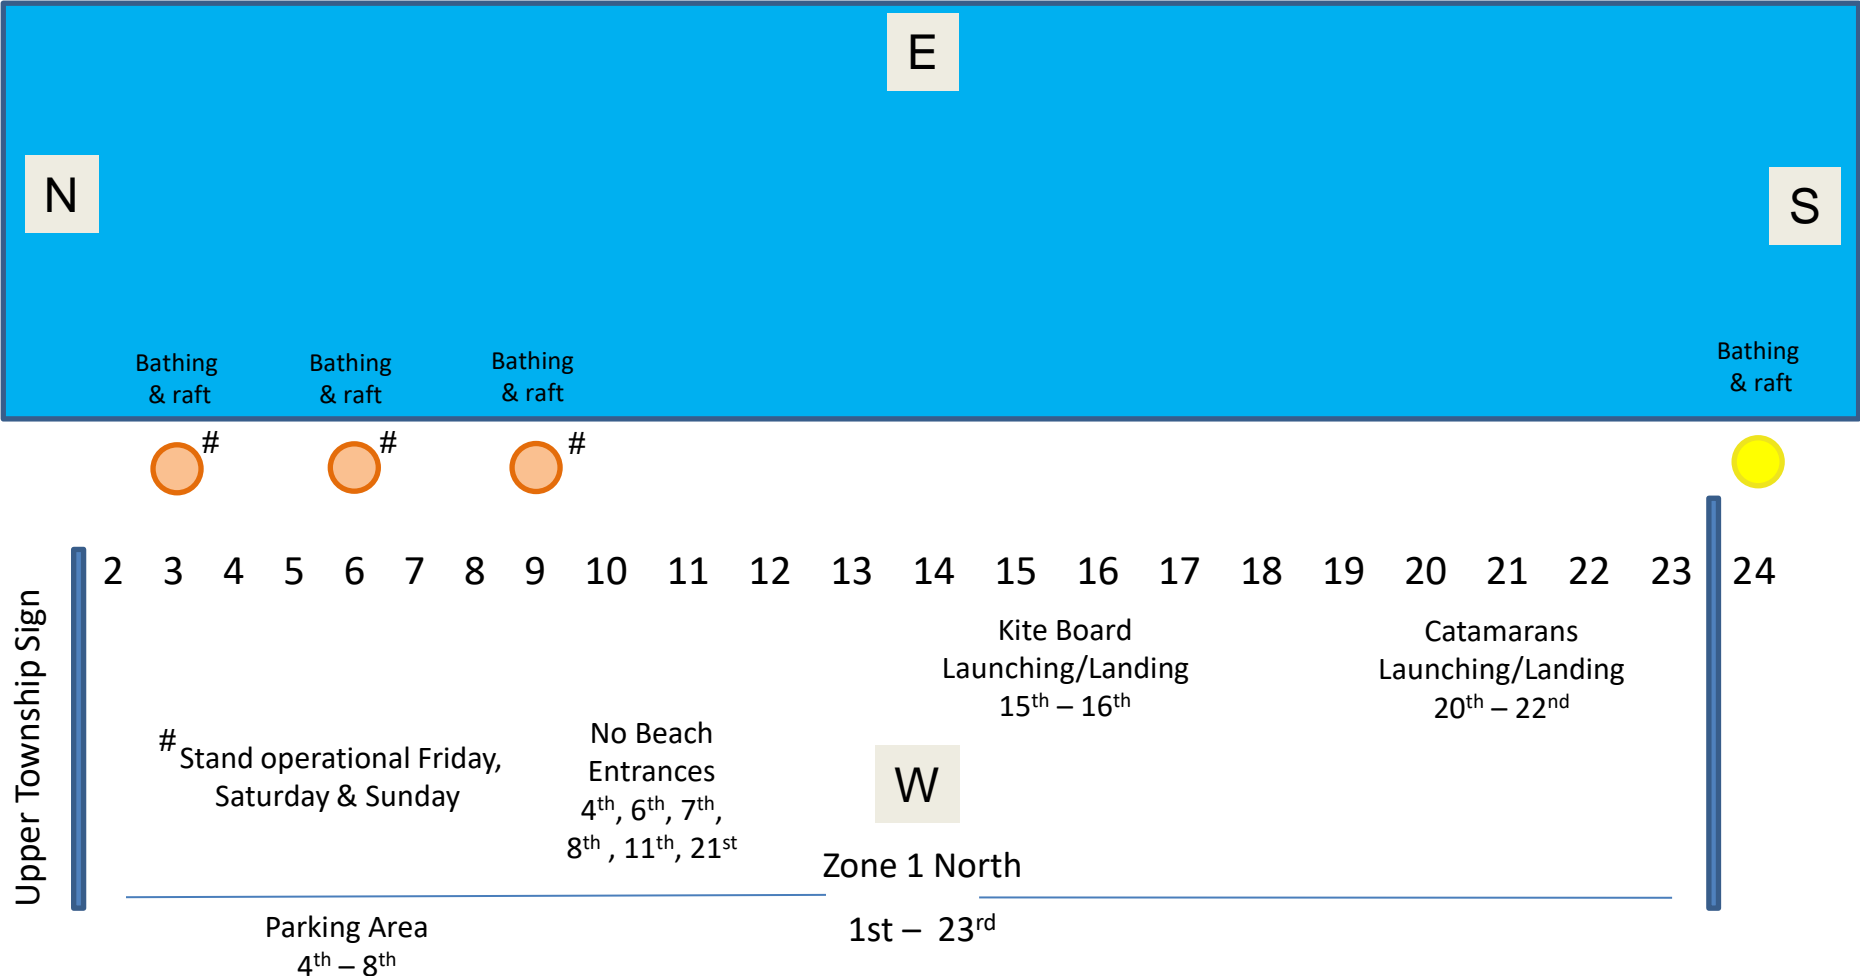

Sea Isle City Beach Patrol 1st zone NORTH map

Sea Isle City Beach Patrol 1st zone map

Sea Isle City Beach Patrol 2nd zone map

Sea Isle City Beach Patrol 3rd zone map